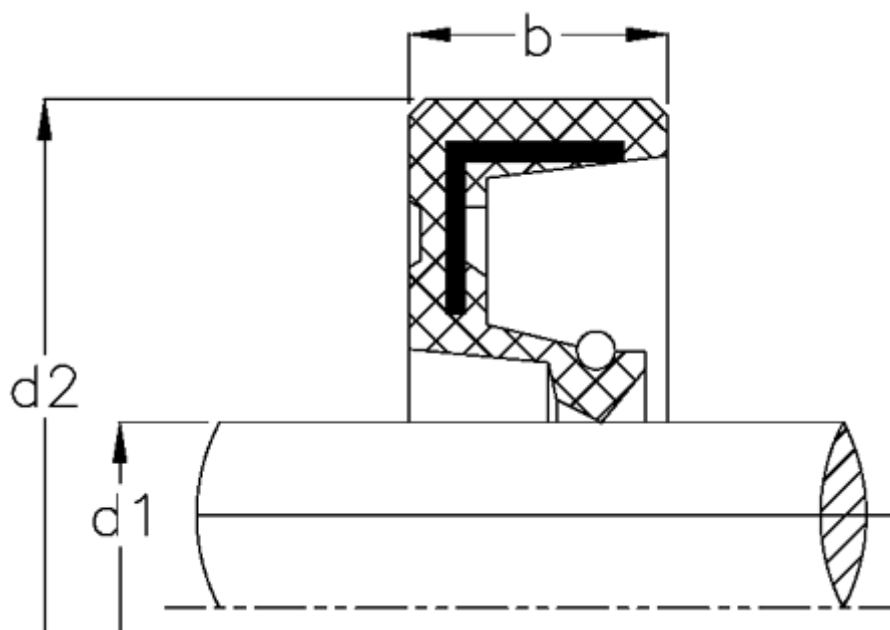

# Data Sheet

Article number: 170102000350070000

Description: KLEE Rotary shaft seal WA 2035/7  
NBR nitrile rubber, standard

## Measures

b	= 7
d1	= 20
d2	= 35
Material	= NBR